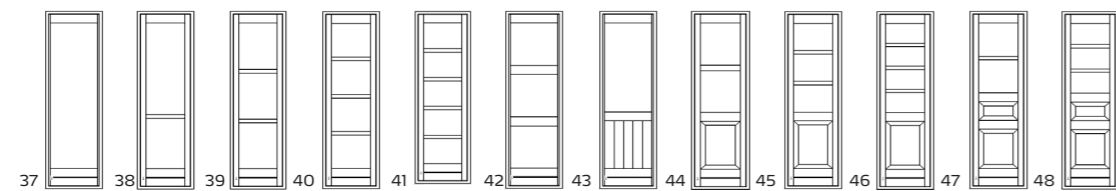

Topguided and topswings windows

Fixed light

Side light

Other options

Combinations

The future-proof design - in Alu Clad STM use composite in the rebate - an energy effect and maintaince-free construction