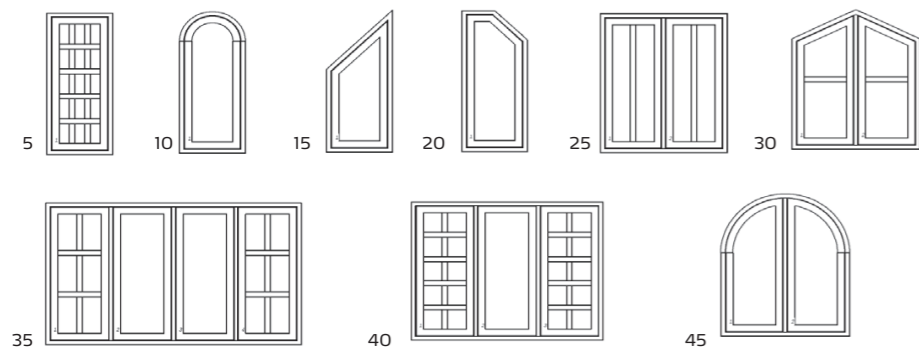

Sideguided- and tilt & turn windows

Other solutions

Sidehang windows

Classic and stylish design - STM produce windows, that meet the aesthetic requirements, when it comes to building renovation

Other solutions

Topguided and topswings windows

Fixed light

Side light

Other options

Combinations

The future-proof design - in Alu Clad STM use composite in the rebate - an energy effect and maintaince-free construction