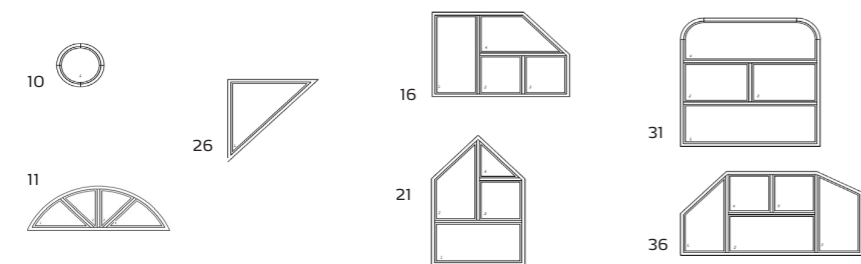

Topguided and topswings windows

Fixed light

Side light

Other options

Combinations

The future-proof design - in Alu Clad STM use composite in the rebate - an energy effect and maintaince-free construction