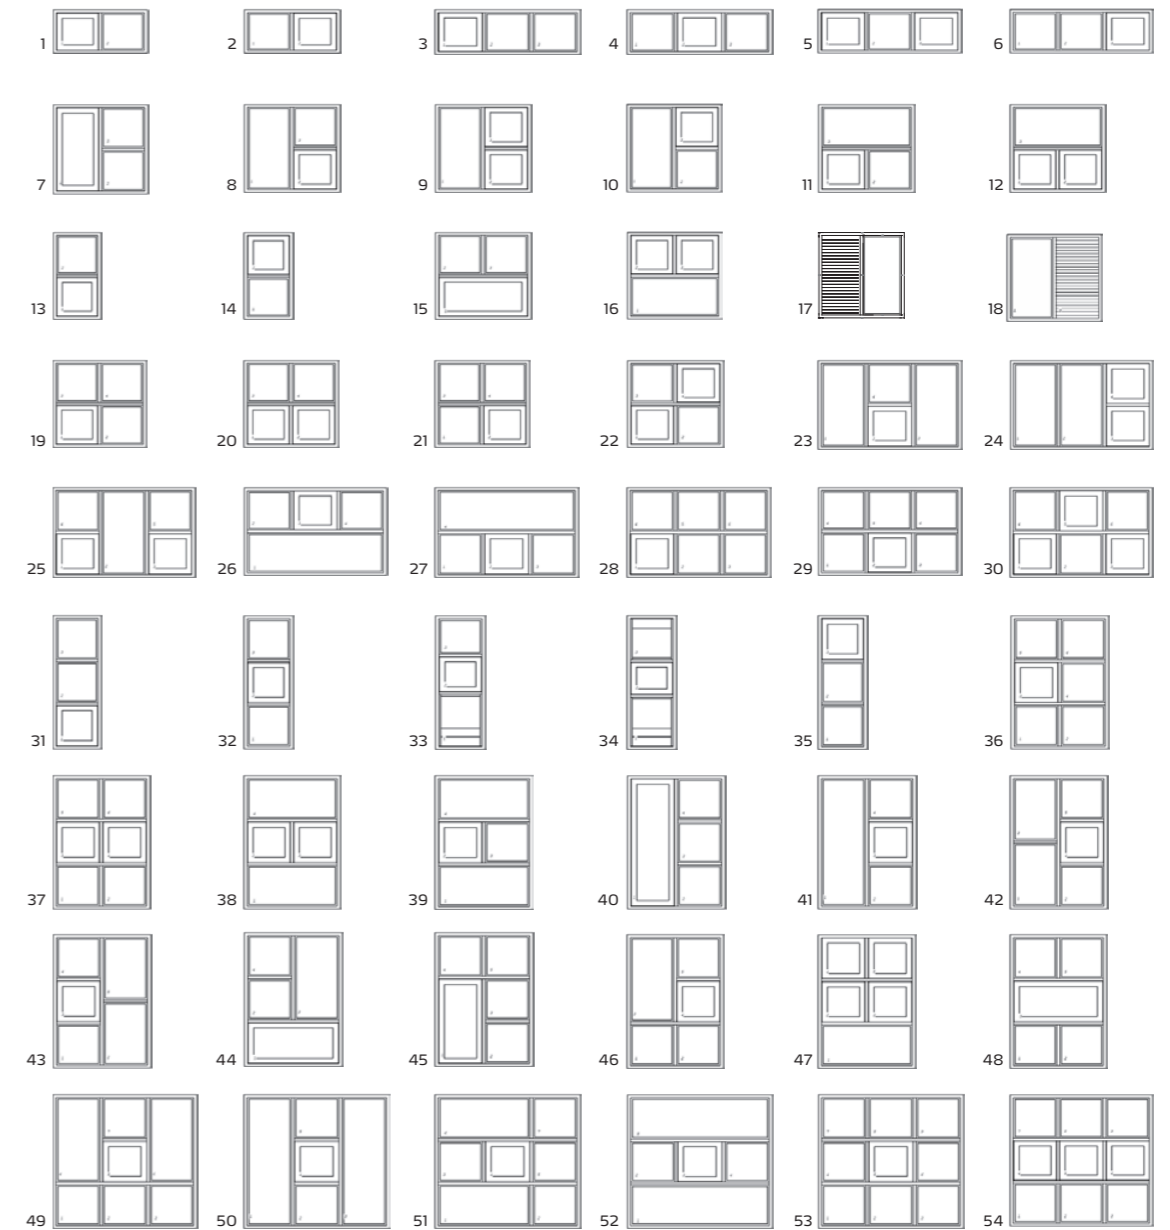

Sideguided- and tilt & turn windows

Other solutions

Sidehang windows

Classic and stylish design - STM produce windows, that meet the aesthetic requirements, when it comes to building renovation

Other solutions

Topguided and topswings windows

Fixed light

Side light

Other options

Combinations

The future-proof design - in Alu Clad STM use composite in the rebate - an energy effect and maintaince-free construction