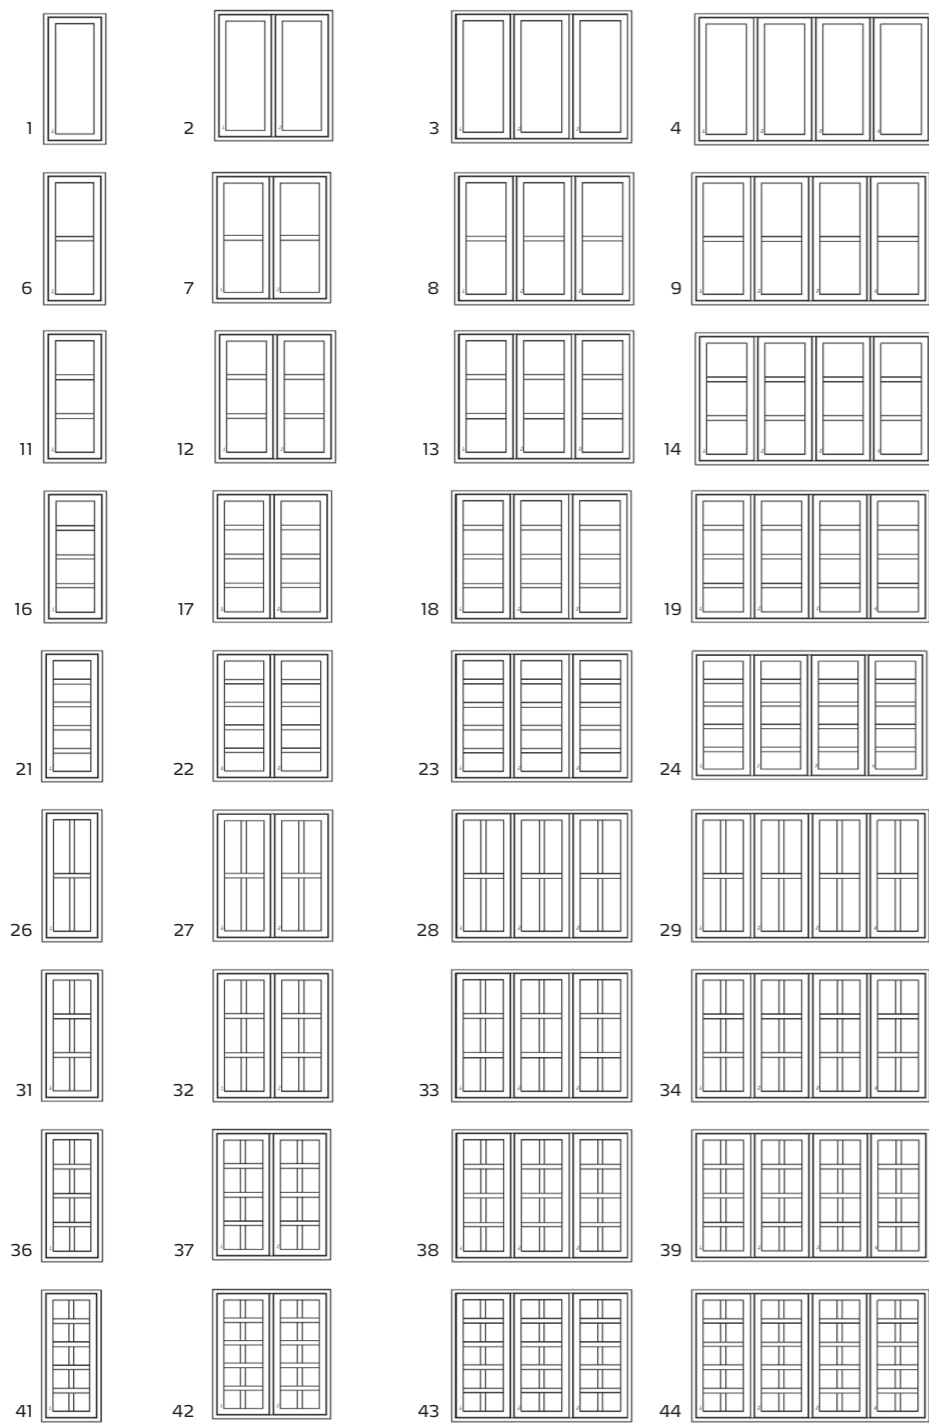

Sideguided- and tilt & turn windows

Other solutions

Sidehang windows

Classic and stylish design - STM produce windows, that meet the aesthetic requirements, when it comes to building renovation

Other solutions

Topguided and topswings windows

Fixed light

Side light

Other options

Combinations

The future-proof design - in Alu Clad STM use composite in the rebate - an energy effect and maintaince-free construction