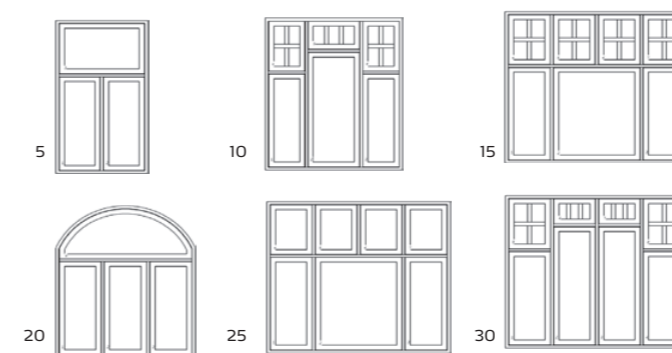

Sideguided- and tilt & turn windows

Other solutions

Sidehang windows

Classic and stylish design - STM produce windows, that meet the aesthetic requirements, when it comes to building renovation

Other solutions